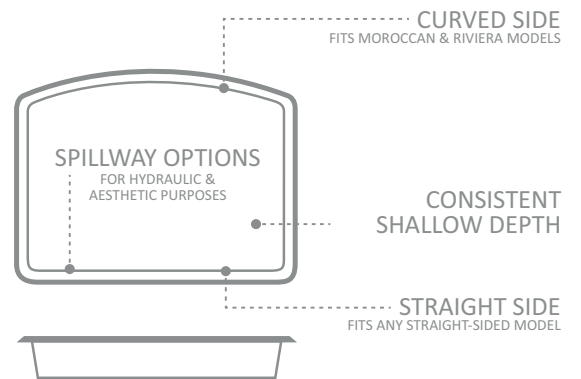

Opal™ Tanning Ledge in Crystal Blue

The Leisure Pools® Opal™ Tanning Ledge serves as the ultimate addition to any Leisure Pools® swimming pool. This versatile ledge maintains a shallow, consistent depth, providing an ideal place to bask in the sun or a safe area for young children to play.

Leisure Pools® designers created this ledge to have both a curved side and a straight side so that it would complement almost any style pool within the Leisure Pools® range while also enhancing your experience by providing an additional lounge area with a solid, stable depth.

The Opal™ Tanning Ledge offers you more ways customize your backyard, not only with the addition of different water features, but also lets you choose the width and placement of your spill overs. Since the Opal™ Tanning Ledge has a natural spillover, you are now able to enjoy the beauty and calming sounds of cascading water.

LENGTH	WIDTH	DEPTH
10' 5"	7' 10"	1' 0"

*Some measurements rounded