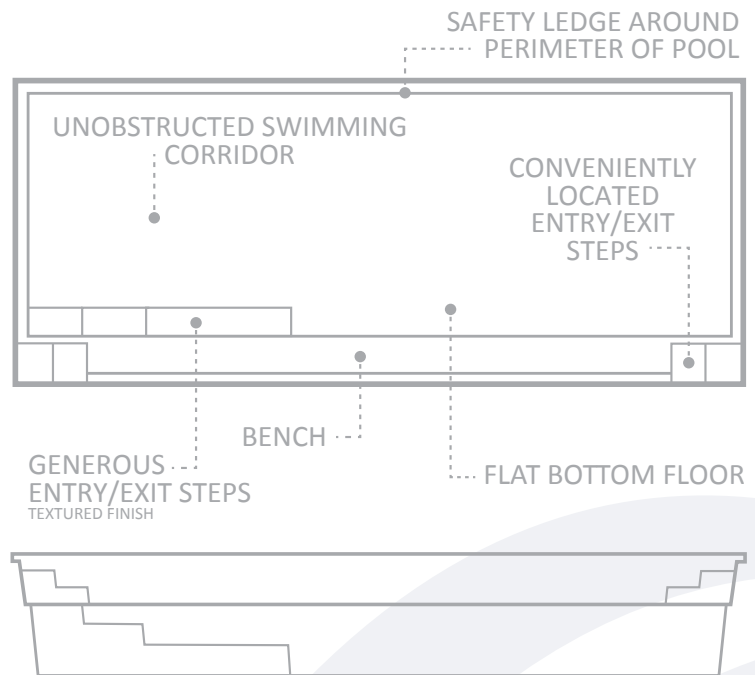

Esprit™ in Sapphire Blue

Leisure Pools® is proud to introduce you to The Esprit™ that includes all of the great features of our Harmony™ pool but has been redesigned into a beautiful compact package that will fit almost any backyard.

The Esprit™ is a generous 18' 8" long pool with enough space to swim and relax with a flat bottom depth that is under five feet.

The Esprit™ includes a long bench seat running down the length of the pool for convenient access and exit or to relax upon. The bench design also allows you to install The Esprit™ in very tight spaces next to the house or a boundary fence.

The Esprit™ is the perfect pool to have swim jets installed which allow you the benefit of swimming in a smaller space. It presents you with a rectangular corridor that invites leisurely swimming and exercise or the ability to add an exciting design element to your outdoor living environment.

The Esprit™ from Leisure Pools® – the full featured pool for a small space.

LENGTH	WIDTH	SHALLOW END DEPTH	DEEP END DEPTH
18' 8"	7' 5"	4' 5"	4' 5"

\*Some measurements rounded