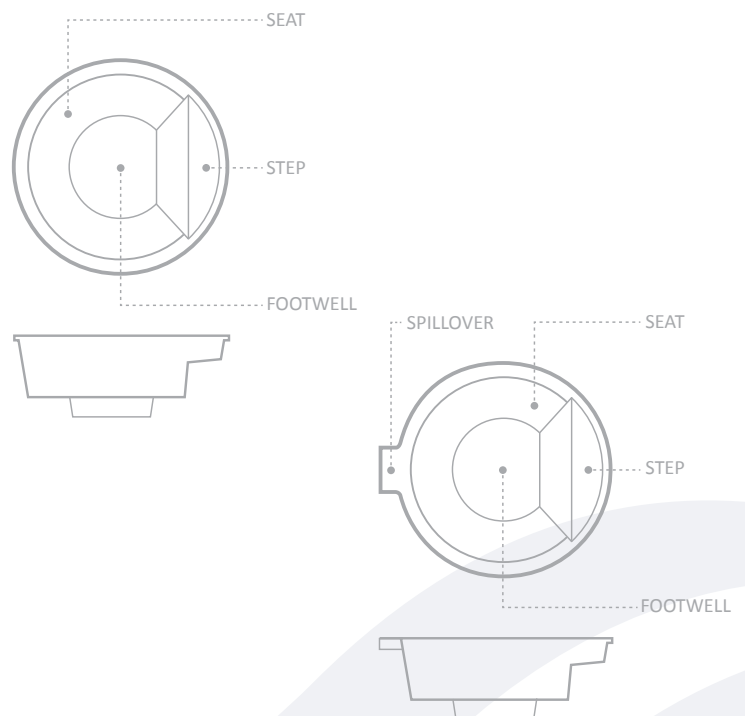

The Sorrento Spa™ Round

Sorrento Spa Round in Crystal Blue

You can also enjoy rejuvenating healing powers of warm water in a design that best fits your outdoor living concept.

The Leisure Pools® Sorrento Spa™ is available in a circular design allowing you more freedom to match the other elements within your backyard including your Leisure Pools® swimming pool. Inside the spa, you enjoy the benefits of less stress, improved circulation, better sleep and fewer symptoms of arthritis and back pain. Outside the spa, you enjoy the benefits of great design and function.

The Leisure Pools® Sorrento Spa™ Round is a circular spa which blends well with many of Leisure Pools® curved swimming pools. With one bench going around the spa, it provides an area for swimmers to talk and enjoy the relaxing benefits of a spa.

The Sorrento Spa™ is available in all the colors that are available for the pools, enabling you to color match your pool and spa combination.

The Sorrento Spa™ Round is available with a spillover option which enables the spa to be placed next to the pool and having the water spill over from the spa into the pool creating a calming water feature effect.

SPA STYLE	LENGTH	WIDTH	DEEPEST DEPTH
ROUND	8'	8'	2' 10"
ROUND W/ SPILLOVER	8'	8'	2' 10"

*Some measurements rounded