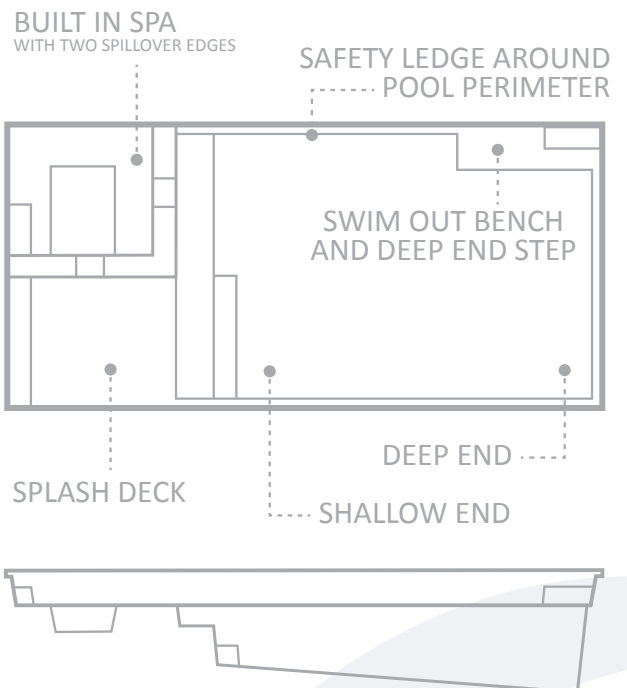

The Limitless™, by its very name, offers limitless features but yet, it will fit into almost any backyard! Designed off our highly sought after model, The Ultimate™, The Limitless™ offers all of the features of The Ultimate™ but is reduced in width to 12' 6" and is available in both a 26' and 30' version. The reduced width enables this feature-packaged pool to fit into backyards where space is limited.

The Limitless™ offers a full size built-in square spa that integrates seamlessly into the overall pool design. The built-in spa has the option to either run off the pool filtration system or operate through a separate filtration system and heating unit. The spa has some clever overflow channels with two spillover ledges, through which water cascades into the pool, creating a beautiful waterfall effect.

The Limitless™ has a splash deck at the shallow end of the pool that is ideal for fun and relaxation for all members of the family. The kids love playing in the shallow water, especially the young ones. The splash deck has a broad entry step onto the splash deck and then from the splash deck down into the pool making entry and exit into the pool easy.

In the deep end, The Limitless™ offers a deep end swim out bench and entry and exit step for swimmers. The depth of The Limitless™ enables even the tallest of swimmers to get a decent swim and the deep end area is ideal for swimming and playing water games.