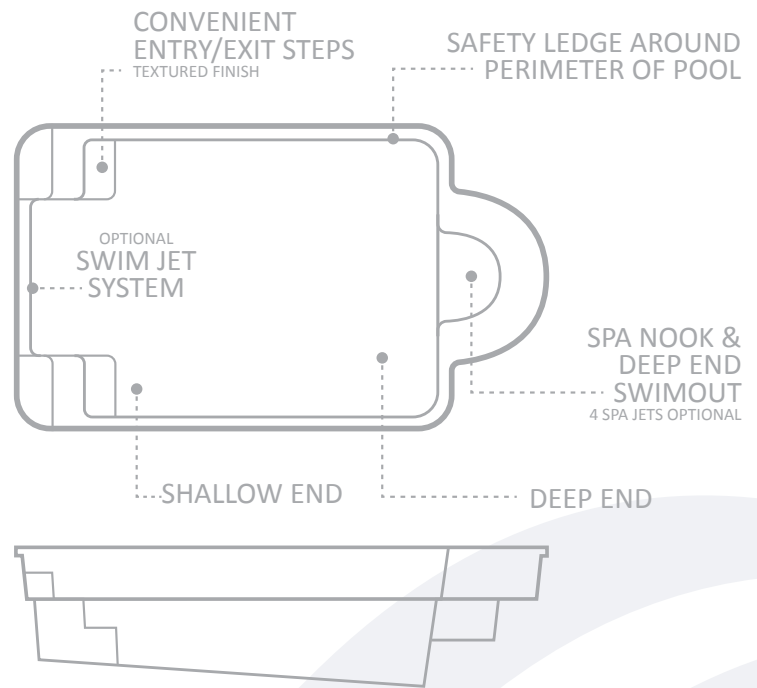

With the Leisure Pools® Courtyard Roman™ as your starting point, just imagine the many interesting courtyard scenes that could be created around it.

Here is a pool that not only looks good, but also can be packed with features. This pool is ideal for a swim jet system with the jets being located between the two sets of steps at the shallow end. Swim jets will enable you to get a good work out swimming against the water rushing past you.

At the other end, in the curved seating area, you can install spa jets and even seat aeration to create that massaging hydrotherapy effect you get in a spa. The main body of the pool is great for playing games or simply relaxing and cooling off on hot summer days.

LENGTH	WIDTH	SHALLOW END DEPTH	DEEP END DEPTH
19' 9"	11' 6"	4' 2"	5' 1"

*Some measurements rounded