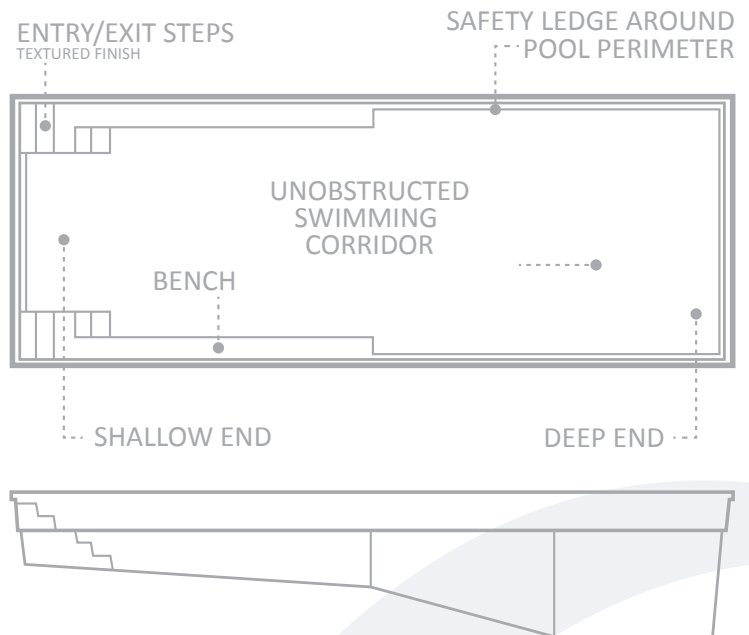

Infinity™ in Ebony Blue

“If you want me to stay sane, I need water.” So said an accomplished musician who, when touring, makes sure that she is always near a swimming pool. If this fits your personality, then we suggest that you take a look at The Infinity™ which represents this sentiment of the more water, the better.

The Infinity is a classic, rectangular design that provides a clean, contemporary look. It allows for end-to-end swimming for exercise and fitness with 40 feet of length. It also features entry steps on both sides of the shallow end with accompanying benches which also makes it idea for hosting family gatherings and neighborhood pool parties.

The large bench areas on either side of the shallow end can be fitted with optional spa jets to provide both a unique water feature effect as well as providing relaxing and soothing area to sit and enjoy the pool area.

In the deep end, the pool is 8’ deep and provides a generous body of water and meets the requirements to allow for a residential type 1 diving board. Truly a fantastic pool for the whole family.

LENGTH	WIDTH	SHALLOW END DEPTH	DEEP END DEPTH
40'	15' 6"	4' 1"	8'