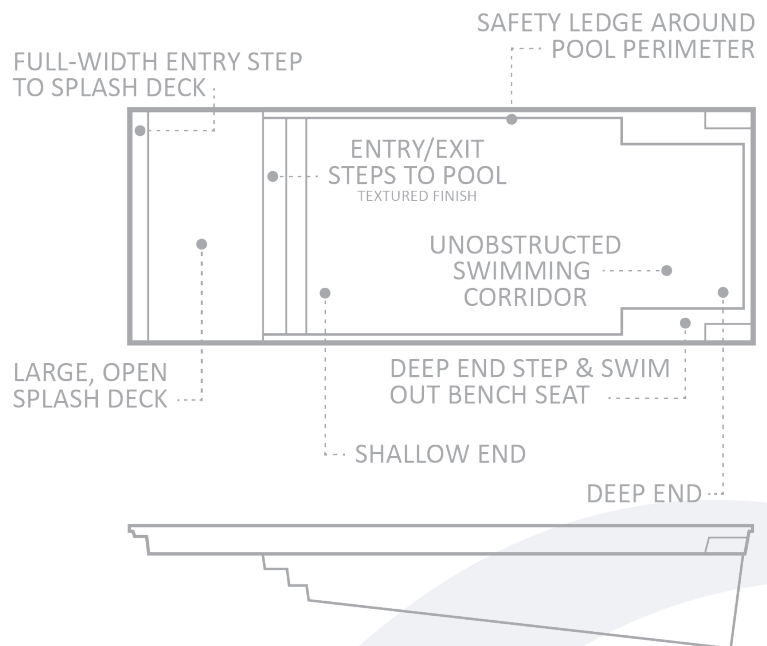

LEISURE POOLS®
SWIMMING IN QUALITY AND STYLE®

FACT SHEET

The Summit™

Summit™ in Diamond Sand

The Summit™ provides both style and comfort.

Based upon the popular design of the larger Pinnacle™ design, it features a full-width entry step at the shallow end that incorporates a grand splash deck area for little ones to play in, to support reclining chairs or simply to relax in.

Offers a great depth variety to appeal to all levels of swimmers. Deep end seats and entry and exit steps provide an area for rest & relaxation within the pool.

Width allows for more suburban settings and more landscape accommodations.

Safety ledge encourages confidence and provides rest area for kids and less experienced swimmers while also providing additional pool frame strength.

LENGTH	WIDTH	SHALLOW END DEPTH	DEEP END DEPTH
35' 0"	14' 0"	4' 4"	6' 6"
30' 0"	14' 0"	4' 4"	6' 0"

*Some measurements rounded