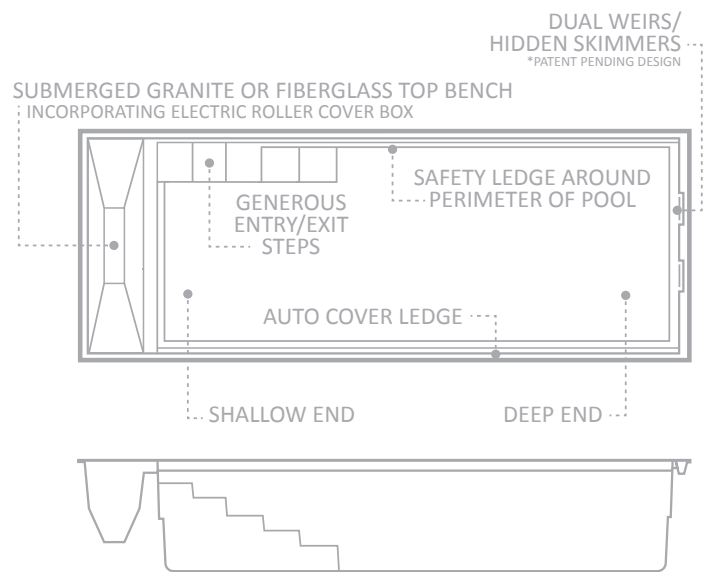

LENGTH	WIDTH	SHALLOW END DEPTH	DEEP END DEPTH
39' 5"	13' 1"	4' 11"	4' 11"
34' 6"	13' 1"	4' 11"	4' 11"
29' 6"	13' 1"	4' 11"	4' 11"
26' 3"	10' 8"	4' 11"	4' 11"
23'	10' 8"	4' 11"	4' 11"

*Some measurements rounded
*Art is representative only. Some variations apply within sizing.