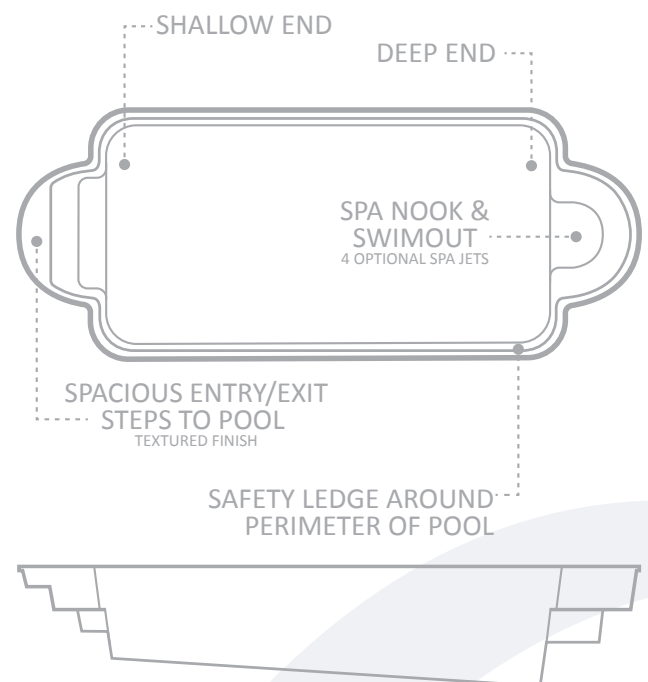

LEISURE POOLS®
SWIMMING IN QUALITY AND STYLE®

FACT SHEET

The Roman™

Roman™ in Sapphire Blue

Why does one particular design endure for centuries while others are soon forgotten? The timeless elegance of the classic Roman™ style swimming pool is as much in vogue today as it was in the days of Ancient Rome.

The Leisure Pools® Roman™ design is simple, practical and pleasing to the eye. The clever use of the rectangle and two semi-circles also unlocks unlimited possibilities for exciting landscaping concepts.

The Leisure Pools® Roman™ features broad entry steps at the shallow end and a seating area at the deep end. The seating area at the deep end can also be fitted with optional spa jets.

Leisure Pools® has maintained a pool width of 11' 6" through all the sizes that The Roman™ offers. This has been done to enable the pool to fit into the many situations where pool width is critical. It does so without compromising the very balanced look that makes this pool so appealing.

LENGTH	WIDTH	SHALLOW END DEPTH	DEEP END DEPTH
28' 3"	11' 6"	4' 2"	5' 6"
23' 1"	11' 6"	4' 1"	5' 1"