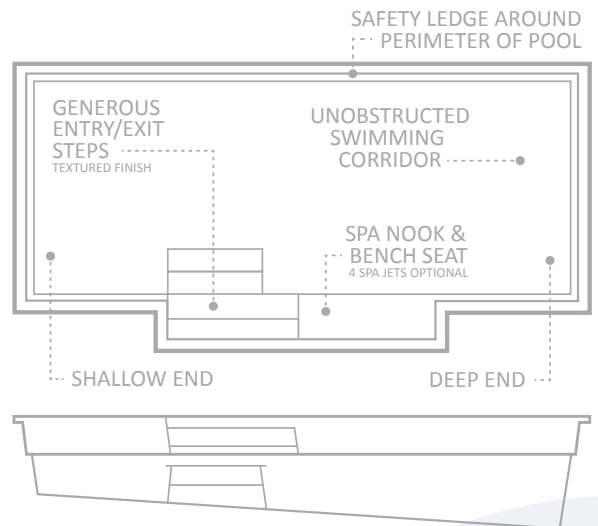

LENGTH	WIDTH	SHALLOW END DEPTH	DEEP END DEPTH
39' 4"	14' 6"	3' 10"	6' 2"
33'	14' 6"	4'	6'
29' 7"	14' 6"	4' 2"	5' 9"
26' 3"	14' 6"	4' 3"	5' 9"
23'	12' 6"	4' 4"	5' 7"
19' 8"	11' 6"	4' 5"	5' 6"

*Some measurements rounded