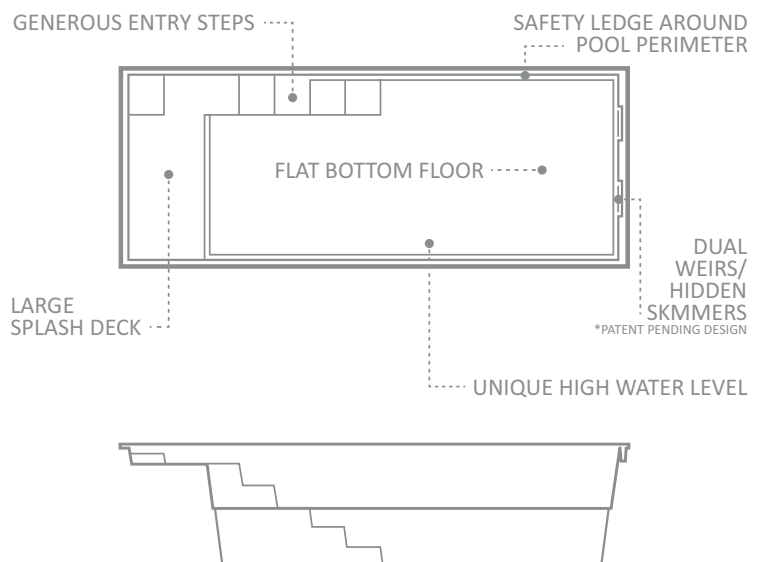

The Precision™ offers our patent pending High Water Line design, which includes the incorporation of dual weirs and hidden skimmer boxes that allow the Precision™ to be nearly filled with water and yet still skim debris off the water surface. Once paved, the Precision™, with its innovative dual weirs, completely hides your skimmer boxes offering a unique look and feel. Any debris on your water surface magically disappears into the weirs.

The Precision™ has a beautifully modern rectangular look with a large splash deck perfect for your little ones to enjoy the pool with you. A single set of stylish stairs flow graciously into your large swimming space, with a flat bottom floor which is perfect for cooling down on those lazy summer days or playing games with family and friends.

For those customers looking to exercise in their pool, The Precision™ is the perfect pool with the addition of a swim jet system allowing you to swim on the spot at your own pace.

LENGTH	WIDTH	FLAT BOTTOM DEPTH
26' 6"	10' 8"	4' 11"
23' 4"	10' 8"	4' 11"

*Some measurements rounded