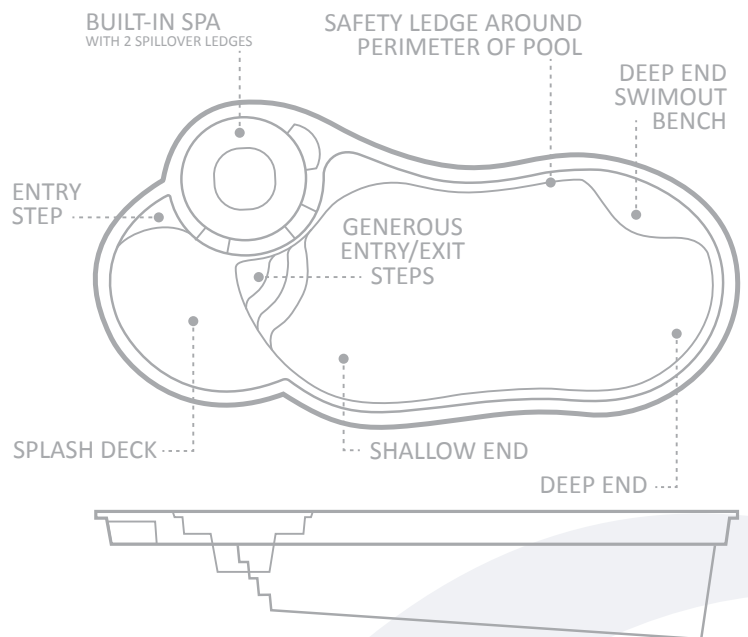

LENGTH	WIDTH	SHALLOW END DEPTH	DEEP END DEPTH
40'	15' 8"	4' 9"	6' 8"
35'	14' 9"	4' 9"	6' 4"
30'	14' 9"	4' 9"	6' 1"

*Some measurements rounded