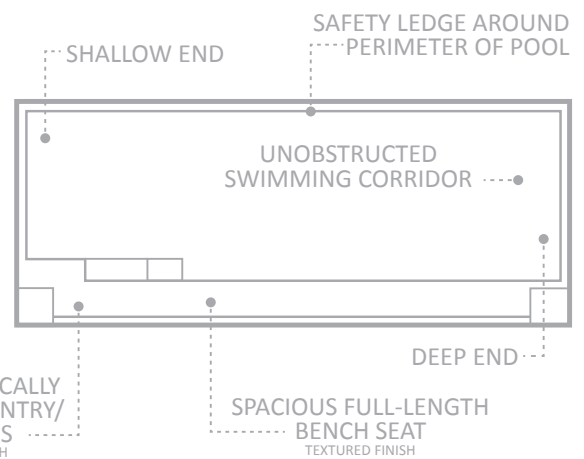

The Harmony™ is a simple, rectangular swimming pool with square corners that provides you with a sleek, modern design. This model includes a spacious bench that runs the entire length of the pool, providing direct access to the entry/exit steps that lead down to the pool floor, or the single steps in or out of the pool itself.

The Harmony™ was created as a pool with deeper depths, ensuring even the tallest of people can have an enjoyable swim. It is its width, however, that enables it to fit comfortably within many home blocks.

By having the full length bench and steps on one side of the pool, the design allows the deepest part of the pool to be well away from any house foundations. This can often allow the pool to be set closer to the home, a great benefit for backyards with limited space for a pool.

LENGTH	WIDTH	SHALLOW END DEPTH	DEEP END DEPTH
26' 3"	9' 6"	4' 3"	5' 9"
23'	9' 6"	4' 3"	5' 7"
19' 8"	9' 6"	4' 3"	5' 4"
16' 5"	9' 6"	4' 3"	5' 2"

*Some measurements rounded