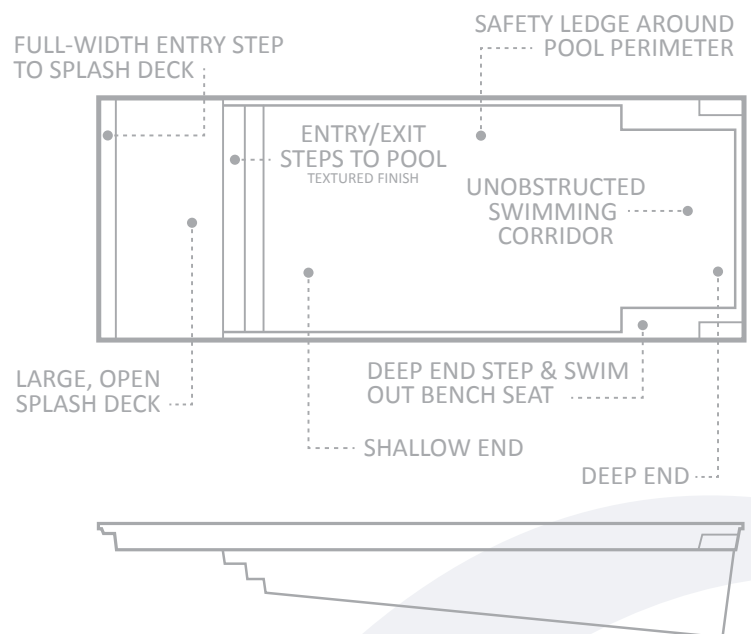

LEISURE POOLS®
SWIMMING IN QUALITY AND STYLE®

FACT SHEET

The Pinnacle™

Pinnacle™ in Ebony Blue
*This pool installed with vanishing edge (not standard)

The embodiment of space has been redefined by the creation of The Pinnacle™. On the drawing board, Leisure Pools® wanted to push forward the idea behind The Ultimate™ and take the elements to a new level.

The result is the collaboration of expansive planes and a modern design that speaks volumes of its potential in both landscaping opportunities and range of activities.

The Pinnacle™ features a full width entry step at the shallow end providing access to a grand splash deck area for little ones to play or large reclining chairs to be located. The full width entry step gives flexibility in the placement of the pool in relation to the house to provide optimum entry and exit into the pool.

The Pinnacle™ has good depths in the deep end providing even the tallest of swimmers a good swim area. The deep end also has a deep end swim out for relaxation and entry / exit steps on either side providing great access for swimmers.

LENGTH	WIDTH	SHALLOW END DEPTH	DEEP END DEPTH
40'	15' 5"	4' 4"	7'
35'	15' 5"	4' 4"	6' 6"
30'	15' 5"	4' 4"	6'

*Some measurements rounded