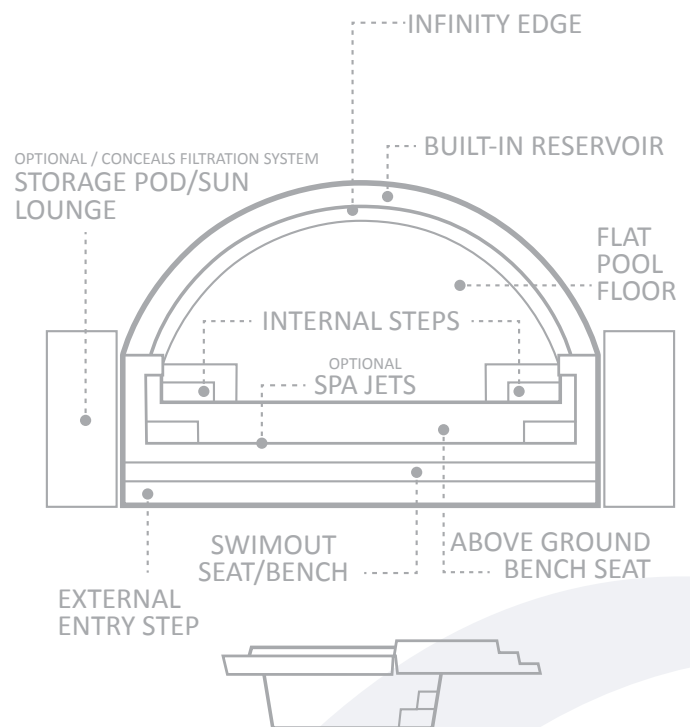

The pool features a stunning infinity-edge, causing water to seemingly disappear into the horizon. Whether it is a beautiful panoramic view or your own backyard creation, The Horizon™ allows water, earth and nature to combine.

The Horizon™ will fit perfectly on awkward sloping sites or into a deck where you thought a pool was just not possible. The flatbottom floor is ideal whether you are looking to take a relaxing dip or play games with your friends and family. This ingeniously created swimming pool incorporates patent pending design and innovation technologies to encapsulate the transition from in-ground to out-of-ground.

The Horizon™ features a recirculating water system in which water flows over the infinity edge, then cascades into its own built-in reservoir before being returned to the pool. A fullwidth bench provides seating in the water, where optional spa jets can be added to enhance your experience.

LENGTH	WIDTH	SHALLOW END DEPTH	DEEP END DEPTH
23'	15' 9"	4'	4'

*Length does not include optional storage pod