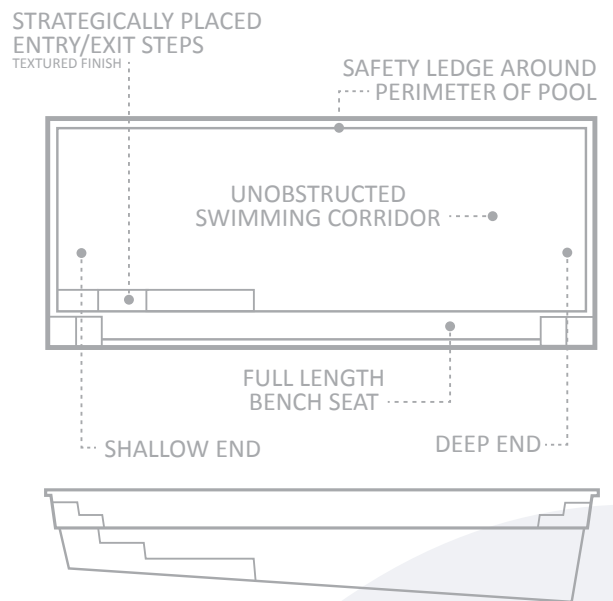

This stylish rectangular swimming pool has entry steps perfectly positioned at both ends of the pool with a bench seat that runs the length, capable of accommodating a variety of activities without compromising swimming space.

The Reflection™ is simple and elegant, featuring square corners that epitomize contemporary design, which lends itself to unlimited landscaping options that will reflect your aesthetic style.

The full-length bench and steps on one side of the pool ensures the deepest part of the pool is located away from any house foundations. This can often allow the pool to be situated closer to the home which is a great benefit where space for a pool is limited.

The Leisure Pools® Reflection™ offers structural functionality, swim sensibility and timeless design to suit your design needs now and in the future.

LENGTH	WIDTH	SHALLOW END DEPTH	DEEP END DEPTH
32' 11"	12' 6"	4' 1"	6' 1"
29' 7"	12' 6"	4' 1"	5' 10"
26' 3"	12' 6"	4' 1"	5' 8"
23'	12' 6"	4' 1"	5' 5"

*Some measurements rounded