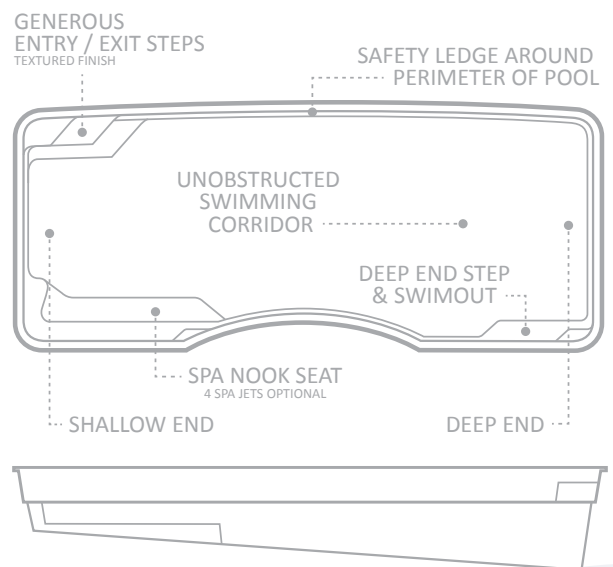

LENGTH	WIDTH	SHALLOW END DEPTH	DEEP END DEPTH
38' 5"	14' 6"	3' 9"	6' 2"
34' 2"	14' 6"	3' 9"	5' 11"
30' 10"	14' 6"	3' 9"	5' 8"
26' 11"+	13' 6"	3' 9"	5' 5"

*Some measurements rounded
+ Steps modified to maximize swimming area