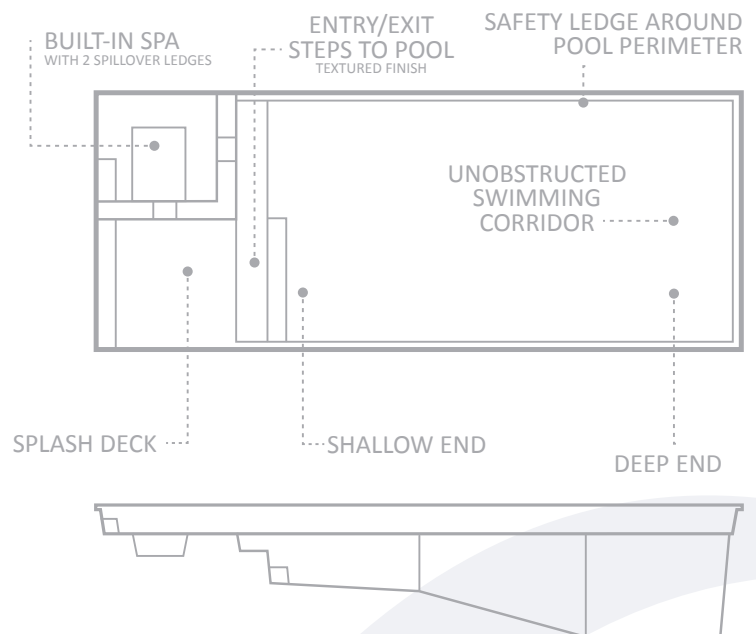

**LEISURE POOLS®**  
SWIMMING IN QUALITY AND STYLE®

**FACT SHEET**

The **Icon™**

An icon is often referred to as that which is the object of great attention or representative of the latest fashion trends. To deliver just that, Leisure Pools® designers created The Icon™ — a pool that embodies those attributes of a pool which we consider fashionable into one captivating swimming pool.

The Leisure Pools® Icon™ was designed to incorporate all of the amazing features of The Ultimate™ — the built-in spa and splash deck — except it has been modified to reach 8' at its deepest depth.

Spend just a few minutes in this spacious spa, and you will experience less stress and improved circulation. The spa was designed to offer you the option of circulating water within the spa alone, or to circulate into the pool through two built-in spillovers.

The built-in splash deck provides fun for both adults and children. The shallow waters offer a great play area for younger children or a place to stretch out and relax for adults.

The Leisure Pools® Icon™ perfectly represents what a pool should exemplify, not only with the great features it compacts, but through its length and water volume as well. No matter what ideas you have for your perfect pool, The Icon™ will undoubtedly deliver.

LENGTH	WIDTH	SHALLOW END DEPTH	DEEP END DEPTH
40'	15' 5"	4' 3"	8'

\*Some measurements rounded