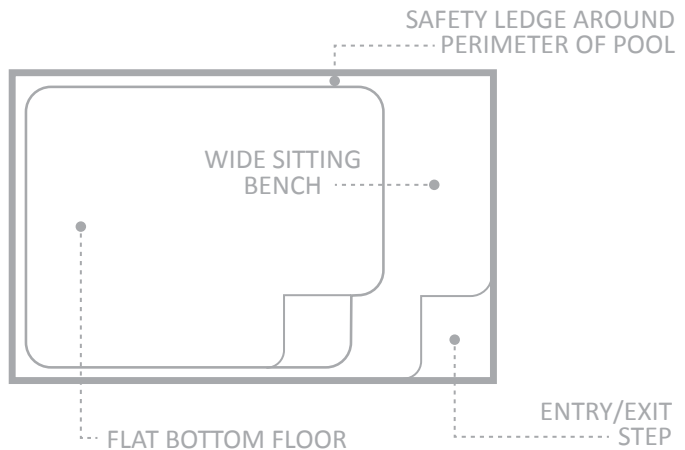

# The Fiji Plunge™

Fiji Plunge™ in Ebony Blue

What is a “Plunge Pool?” The general definition is a small, shallow pool that is typically built for the purpose of lounging, wading and cooling off for swimming and exercising. Today, many homeowners are installing a plunge pool because of their smaller size, easier maintenance and lower cost of ownership including reduced water requirements.

If that is what you are looking for, then we believe that The Fiji Plunge™ is the perfect pool for you - for your own small space, or as we like to think of it, your own “island.” The Fiji Plunge™ is a beautiful pool with a formal design and a bench down one wall allowing you to sit and relax. The bench is perfect for the addition of spa jets to enjoy the benefits of rushing water on your body and the therapeutic effects it can have on you. The Fiji Plunge™ also combines a deep and generously sized wading area to cool down on a hot day. It’s also the perfect social pool where you can chat with friends and family or simply relax and enjoy the calm outdoors.

The Fiji Plunge™ has the perfect compact size will fit in just about any size backyard and the bench seat allows the pool to be installed very close to your house or boundary fence. If you’re looking for happiness in a small pool, we invite you to take the plunge with us: The Fiji Plunge™.

LENGTH	WIDTH	SHALLOW END DEPTH	DEEP END DEPTH
9' 6"	6' 11"	4' 5"	4' 5"

\*Some measurements rounded  
\*Preliminary design. Subject to change.